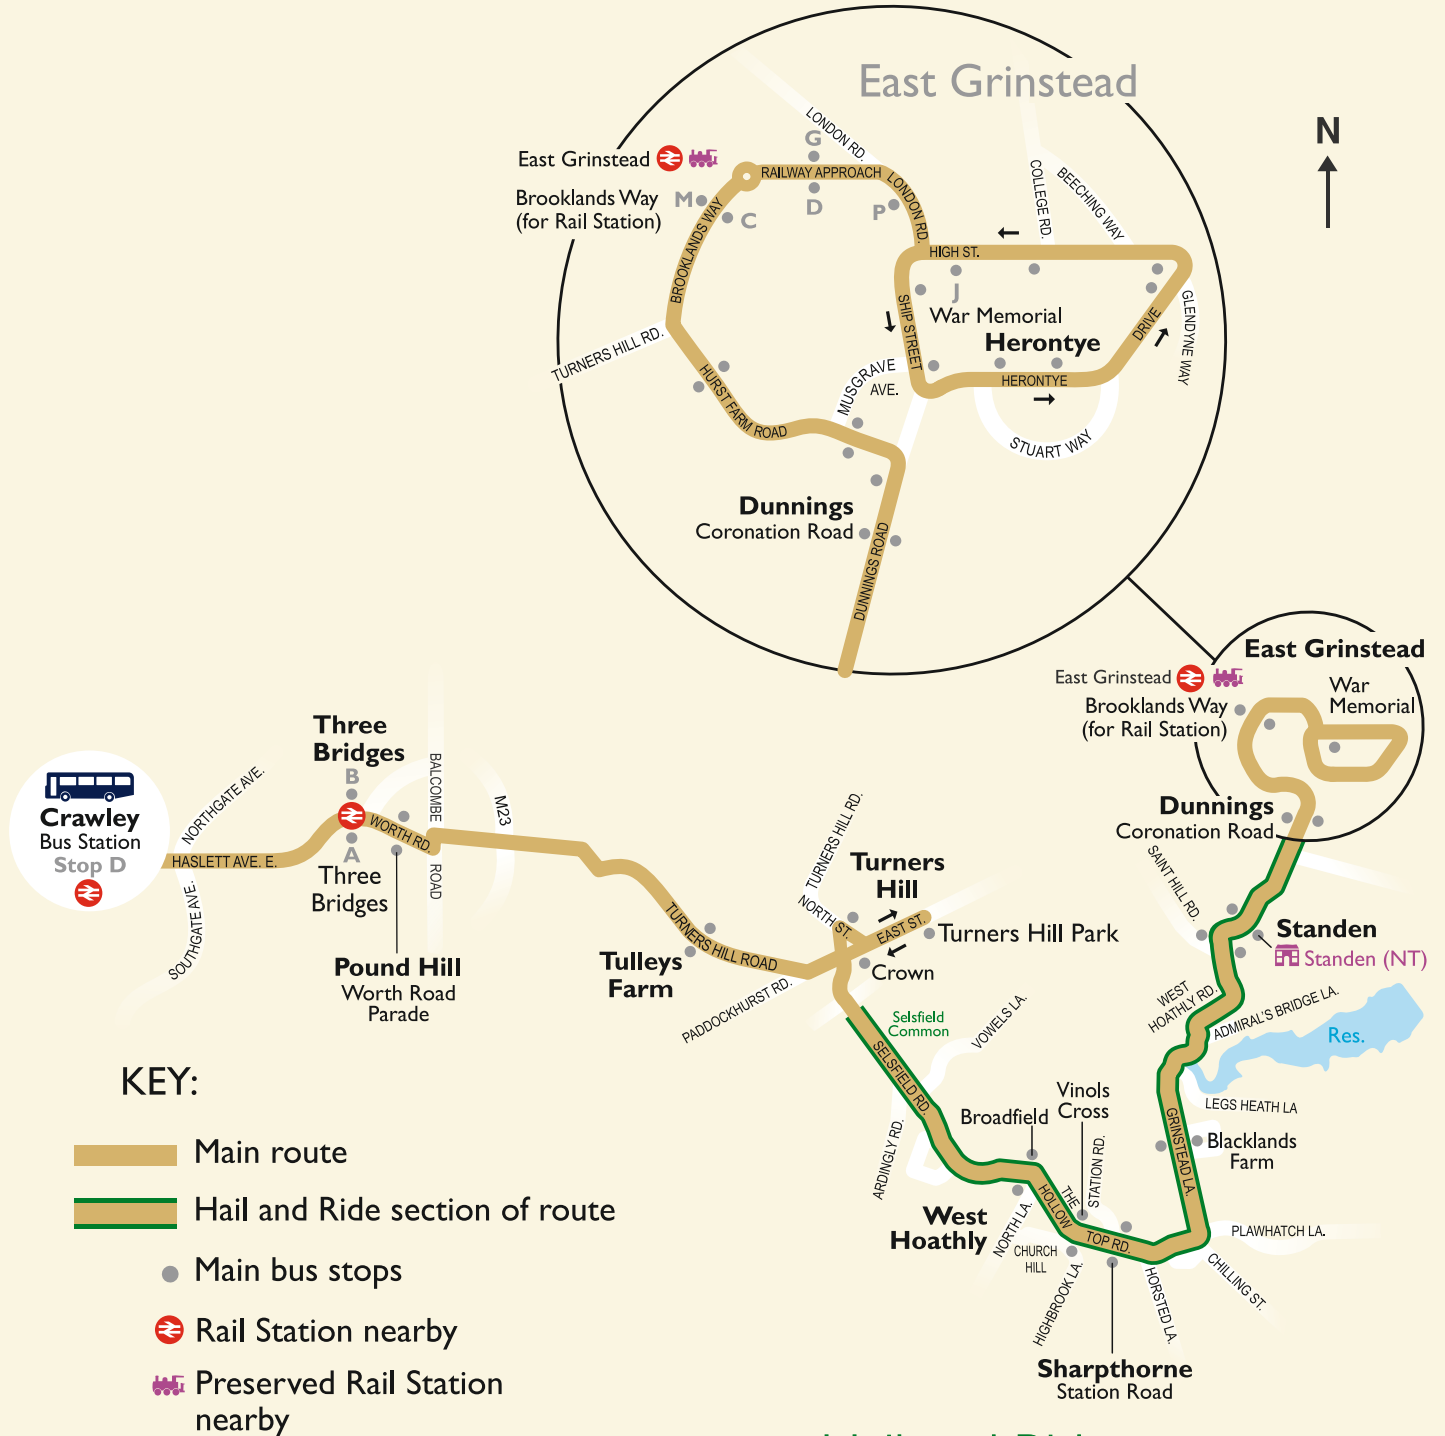

Mon-Sat service from 27th April 2019.

Hail and Ride

The section of route between Dunning and Turners Hill is a 'Hail and Ride' section.

This means that you can hail the bus between bus stops, and the driver will stop to let you board **IF IT IS SAFE TO DO SO.**

The driver will let you get off the bus where you want to along the route in this section **PROVIDING IT IS SAFE TO DO SO.**

Remember to *signal clearly* to the driver that you wish the bus to stop. Thank you.